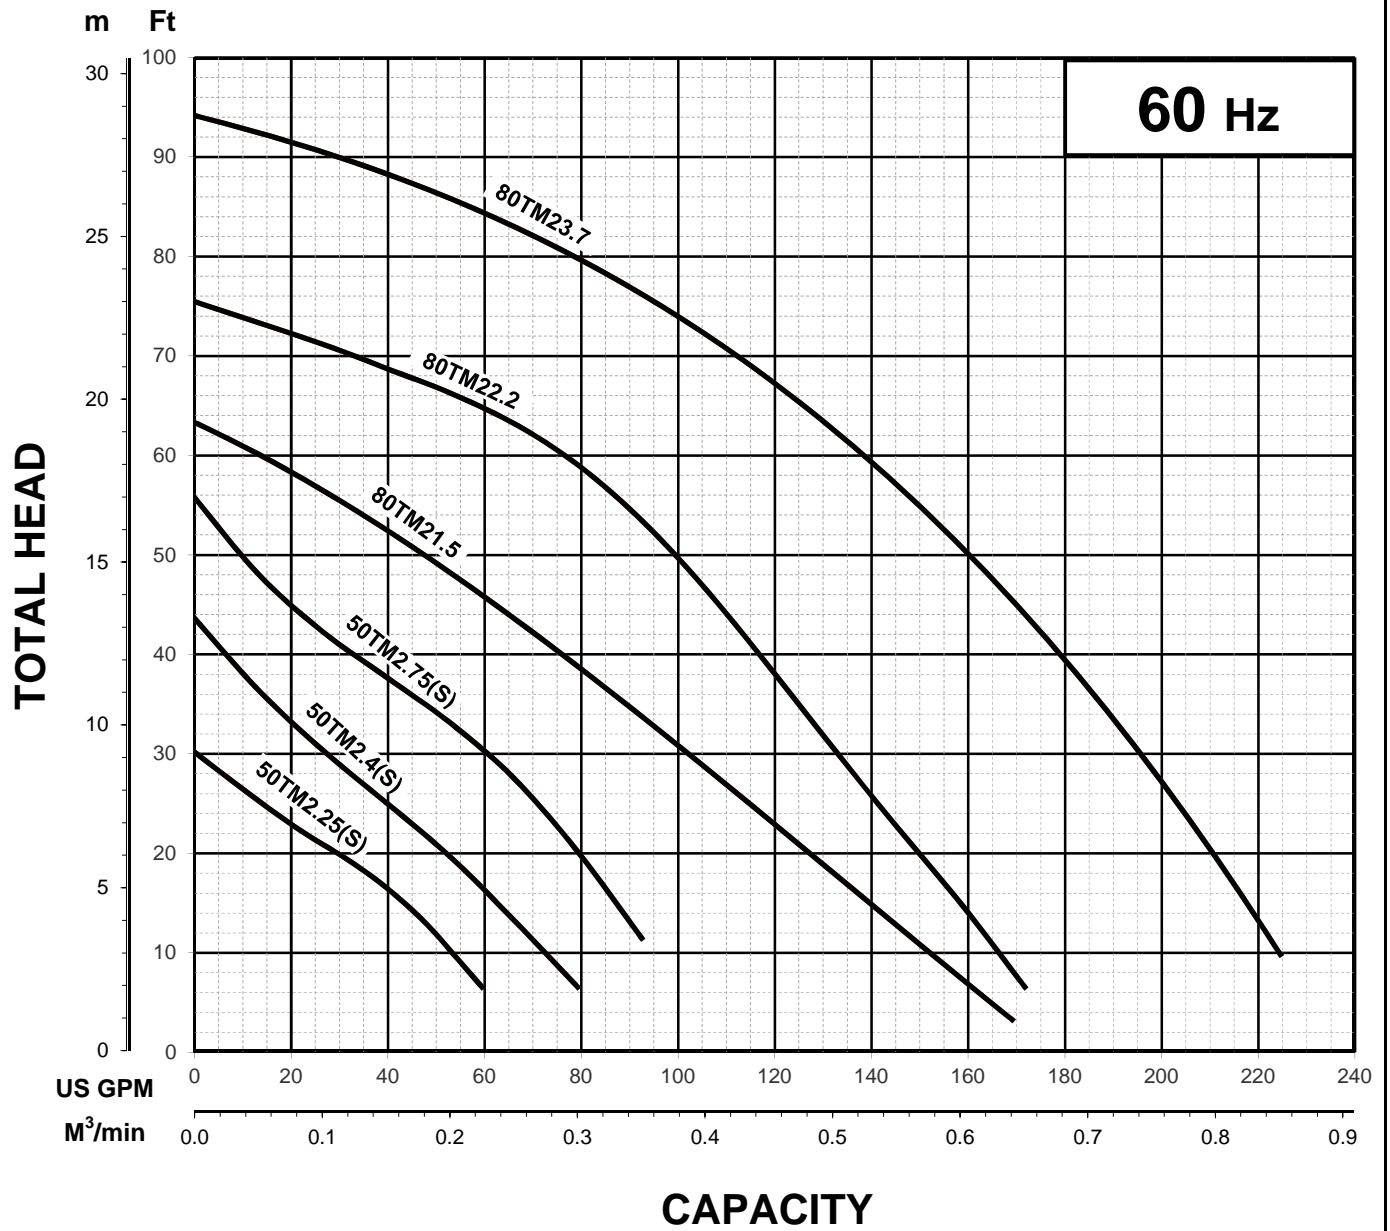

# VANCS - SERIES - TM

(FRP) SEMI-VORTEX - SEA WATER PUMP

PERFORMANCE RANGE

## GROUP PERFORMANCE RANGE

**Note**