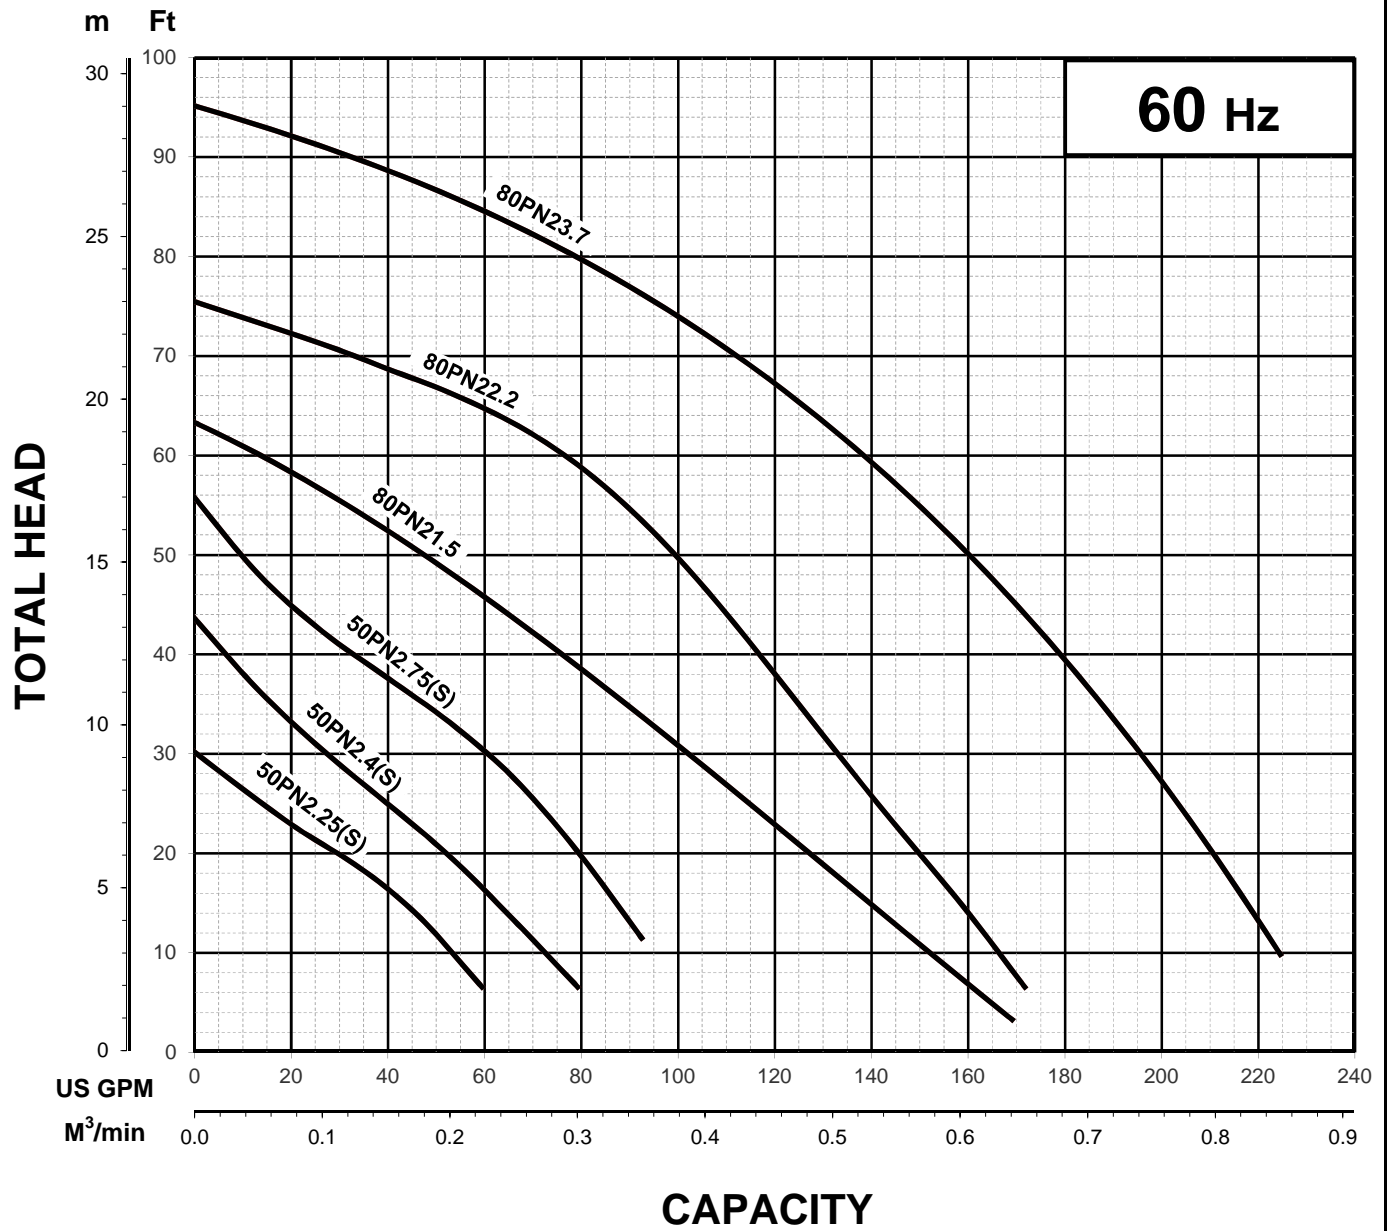

VANCS - SERIES - PN

(FRP) SEMI-VORTEX - WASTEWATER PUMPS

PERFORMANCE RANGE

GROUP PERFORMANCE RANGE

Note