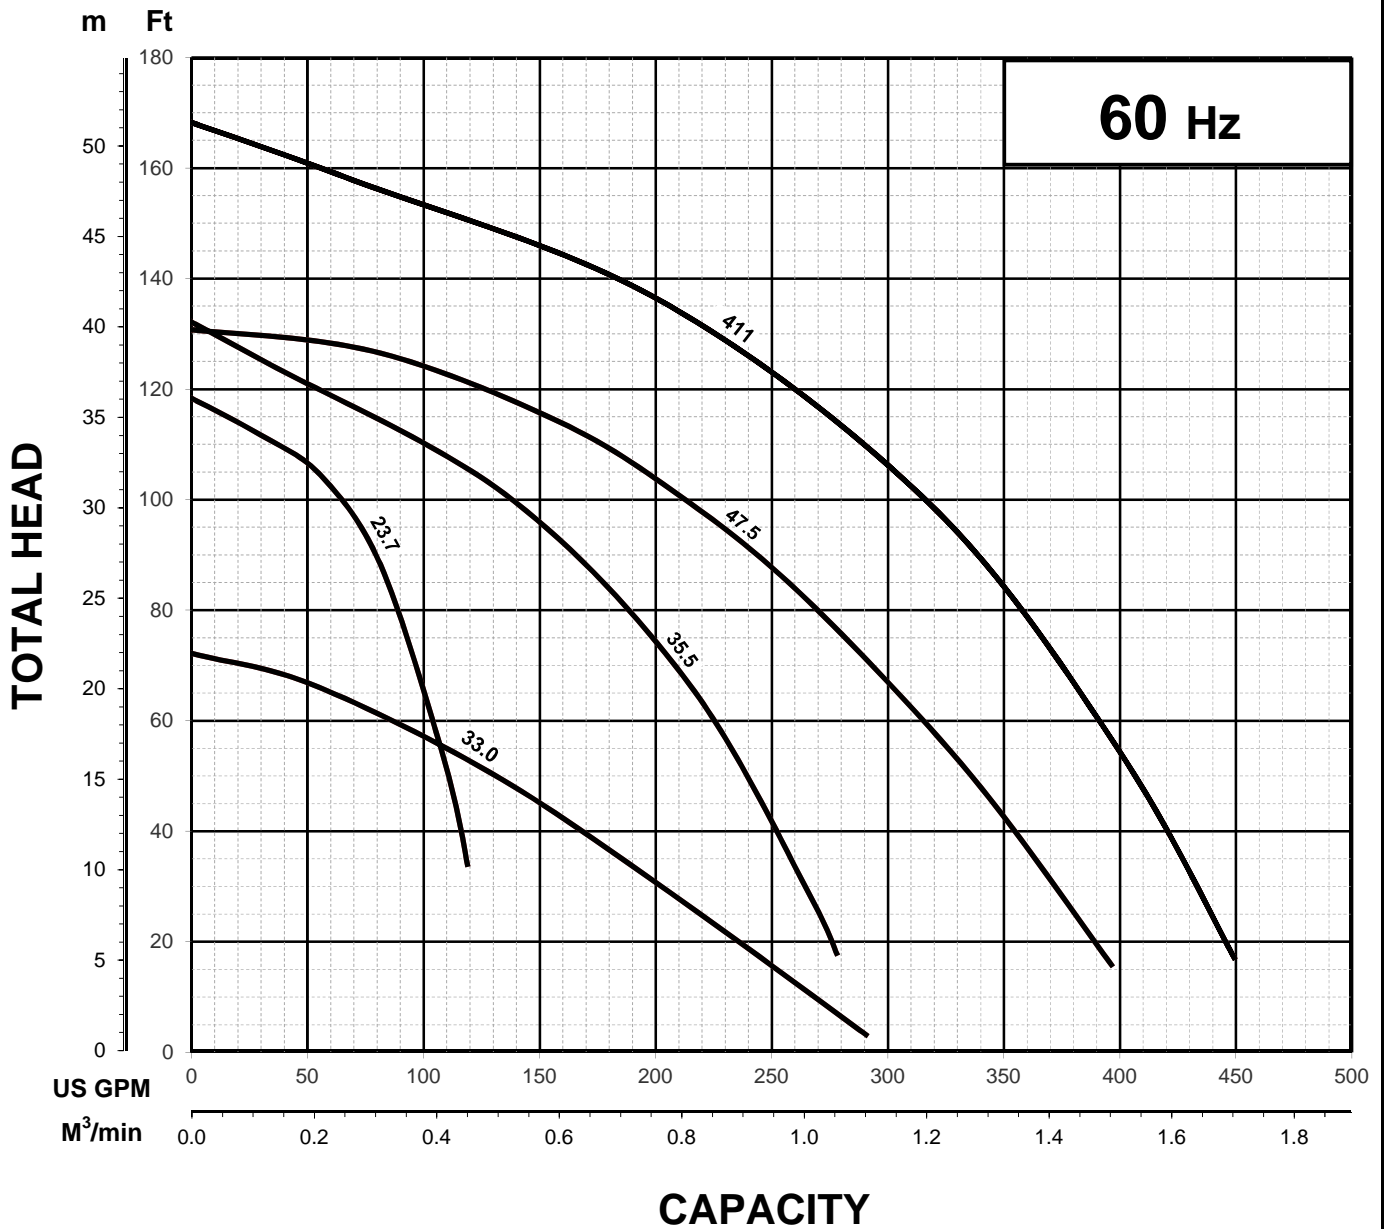

LH - SERIES

SUBMERSIBLE DEWATERING PUMPS

PERFORMANCE RANGE

GROUP PERFORMANCE RANGE

Note