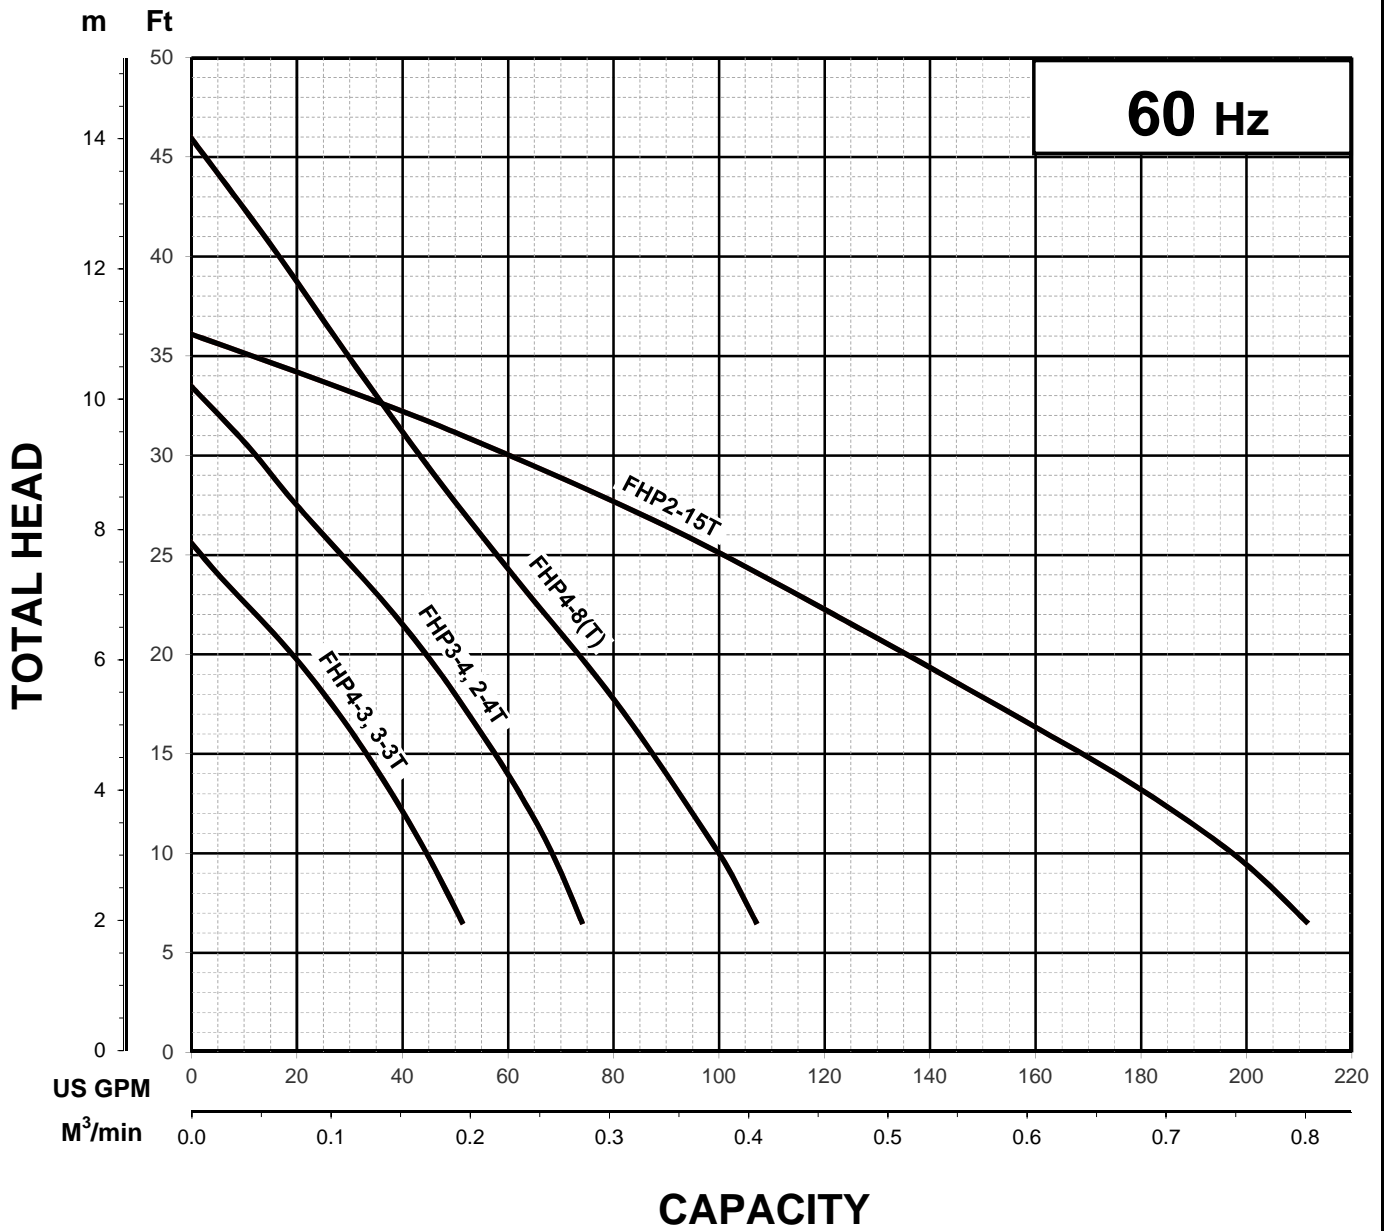

FHP - SERIES

FLOATING - DECANTER PUMPS

PERFORMANCE
CURVE

GROUP PERFORMANCE RANGE

Note