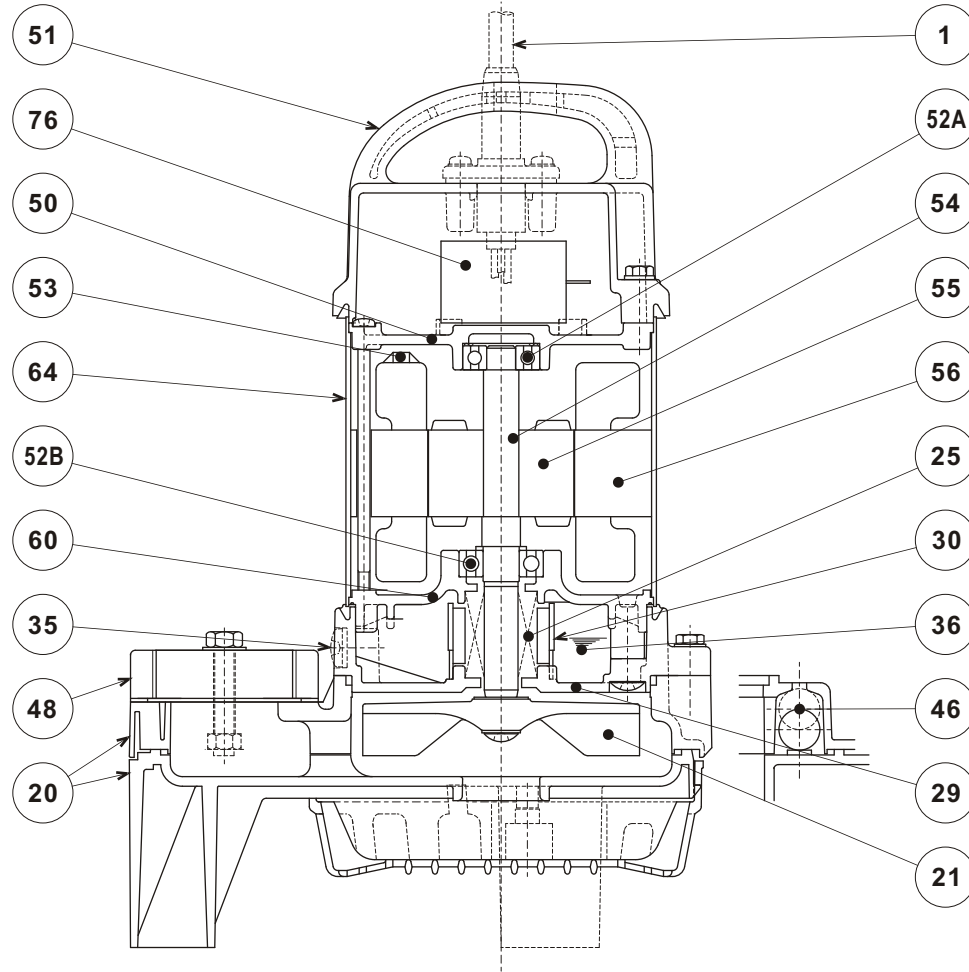

VANCS - SERIES - PN
(FRP) SEMI-VORTEX - WATER FEATURE PUMPS

SECTIONAL VIEW

3-PN
4-PN

PART#	DESCRIPTION	MAIN MATERIAL / NOTE	RELATED ASTM, AISI CODE	RELATED EN CODE	QTY
1	Power Cable	PVC Sheath AWG16/3-20ft			1
20	Pump Casing	ABS Plastic w/GF20			1
21	Impeller	PPO Plastic w/GF20			1
23	Suction Strainer	ABS Plastic			1
25	Mechanical Seal	Silicon Carbide / W-14HL			1
29	Oil Casing	PPS Plastic w/GF40			1
30	Oil Lifter	PBT Plastic			1
35	Oil Plug	Stainless Steel	S 30400	1.4301	1
36	Lubricant	White Mineral Oil ISO VG32			
46	Air Valve	Glass Ball			1
48	Companion Flange	PBT Plastic w/GF30 / NPT 2"			1
50	Motor Bracket	Aluminum Alloy Die Casting	B85 383.0	EN 1706 AC-46100	1
51	Motor Head Cover	PPS Plastic w/GF40			1
52A	Upper Bearing	#6201ZZC3			1
52B	Lower Bearing	#6202ZZC3			1
53	Motor Protector				1
54	Shaft	Stainless Steel	S 30400	1.4301	1
55	Rotor				1
56	Stator				1
60	Bearing Housing	Aluminum Alloy Die Casting	B85 383.0	EN 1706 AC-46100	1
64	Motor Housing	Stainless Steel	S 30400	1.4301	1
76	Capacitor				1