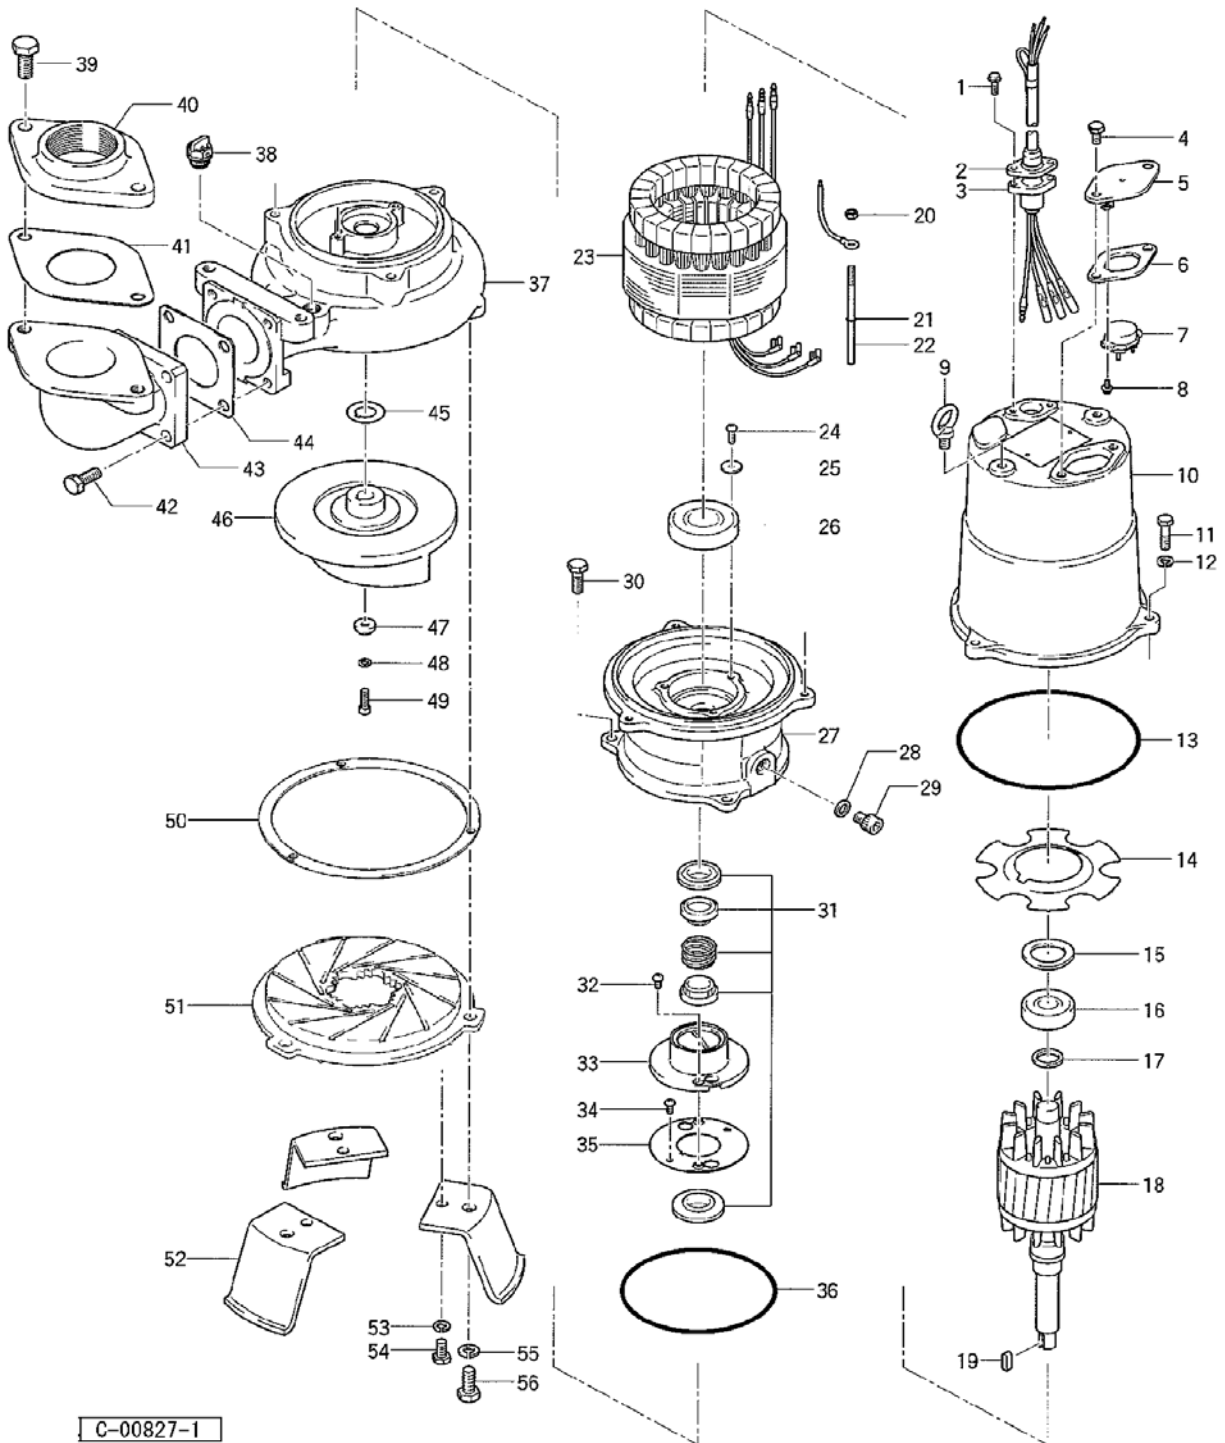

PARTS LIST		CONTRACTOR PUMPS				9/6/2013
ITEM	PART No.	DESCRIPTION	QTY	SIZE	MATERIAL	NOTES

EXPLODED VIEW

50C4.75-CR-63

C-00827-1